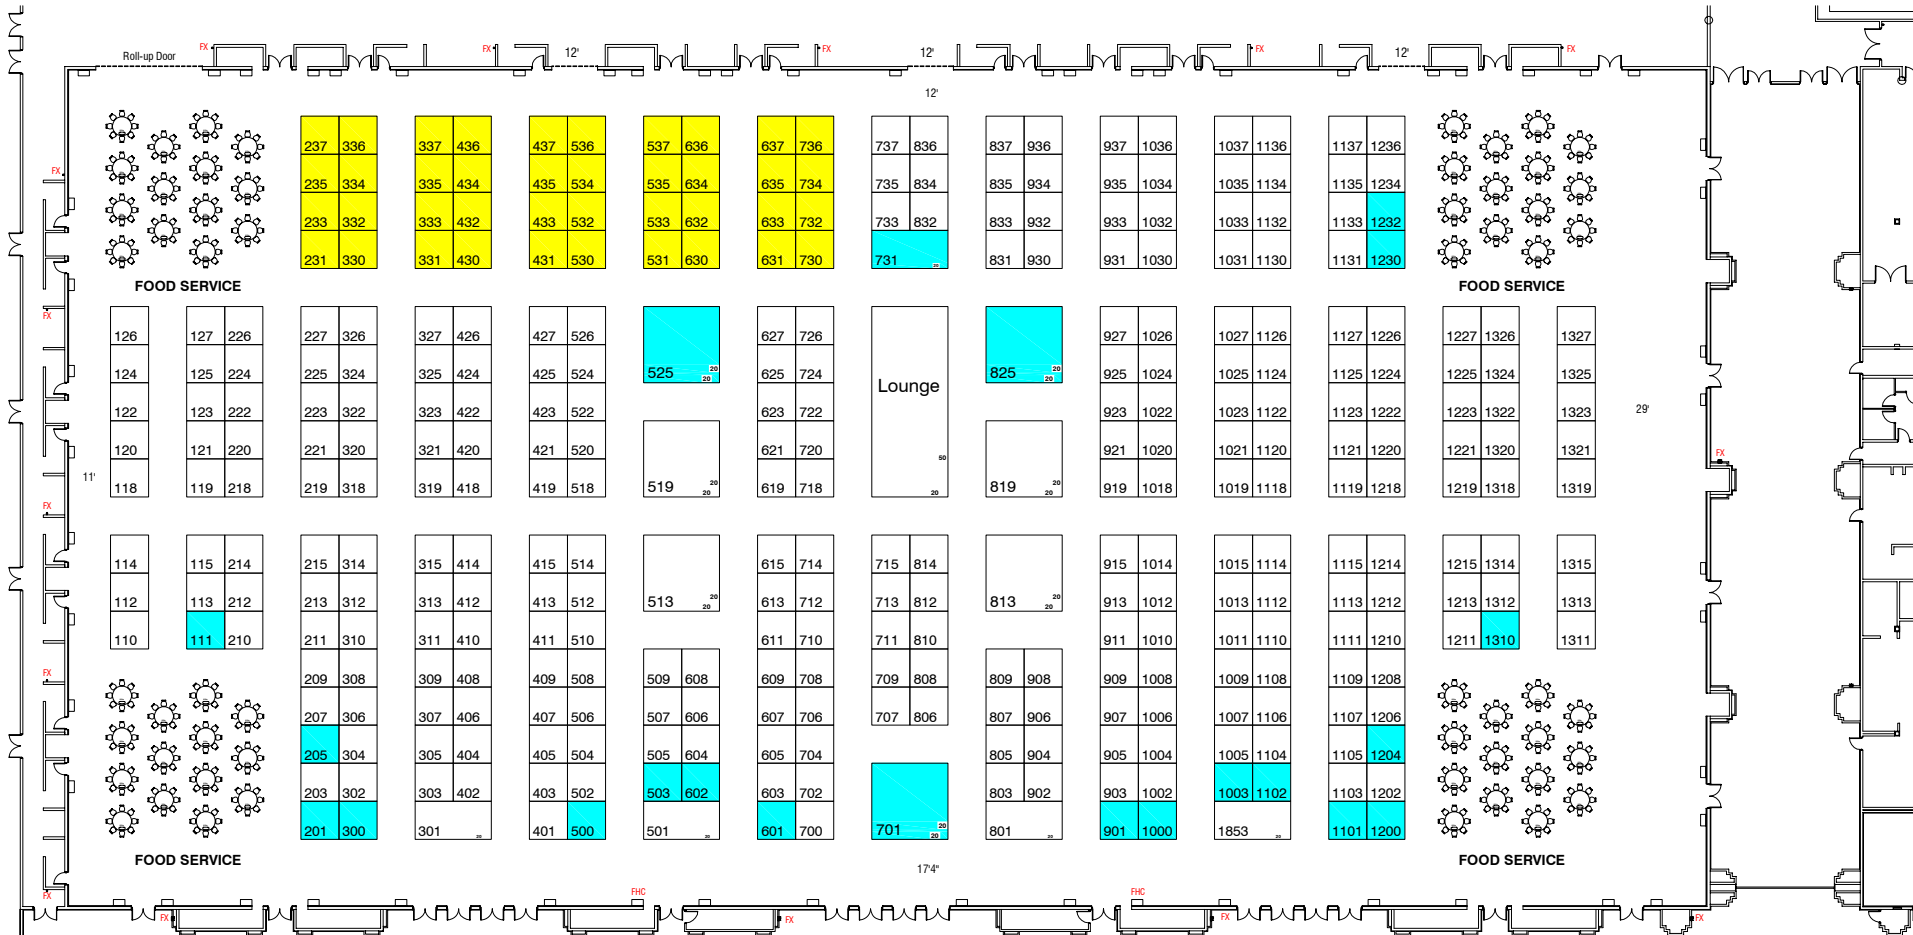

Professional Retail Store Maintenance Association

April 18-20, 2010

Shingle Creek Resort • Orlando, Florida

Gatlin Ballroom Sections A/B/C/D/E

- PRSM GREEN SHOP
- SPONSORSHIP BOOTHS

330-10x10 booths
7-20x20 booths
5-20x10 booths
Ceiling Height 31'
Aisles 10' unless noted

ENTRANCE

To Hotel Lobby →

REGISTRATION

REGISTRATION

Rev. 4/29/09
 Tentative floorplan subject to
 Fire Marshall approval.